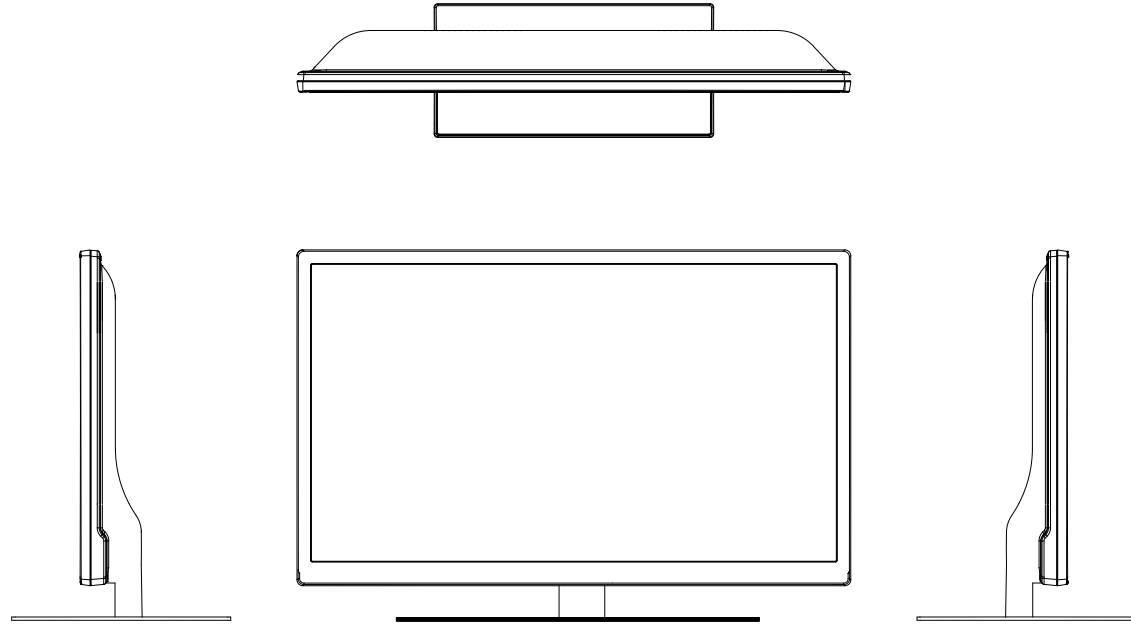

# TFT 22502 LED BMS BC 22500 CF 19980

MODEL TFT 22500 LED BMS	TV DIMENSIONS (mm--kg)				
	WIDTH mm	DEPTH mm	HEIGHT mm	WEIGHT	
PRODUCT W/ FOOT	506	134	345	2,70	
PRODUCT WO/ FOOT	506	40 <sup>min.</sup> / 56 <sup>max.</sup>	313	2,50	
PRODUCT BOX	600	110	390	4,10	

**REFERENCE PRODUCT IMAGE**

**AGIRLIK ÖLÇÜLERİ ±%5 TOLERANSLIDIR.**