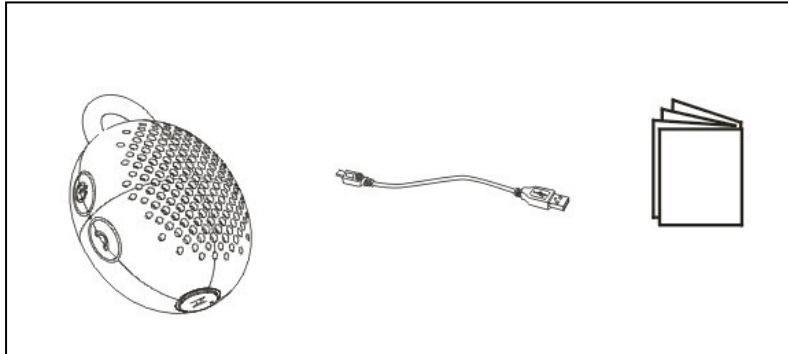

### **Parts:**

1. Power switch

2. .Microphone button

3. USB charging port

4. Speaker Unit

5. Metal Loop

## **Specification:**

**Output power: 3W**

**Total peak power: 6W**

**Dimensions: 68L \* 45W \* 92Hmm**

**Weight: 107g**

**Driver Size: 50 mm micro driver**

**Signal to noise ratio: 75dB**

**Frequency response: 60-20000HZ**