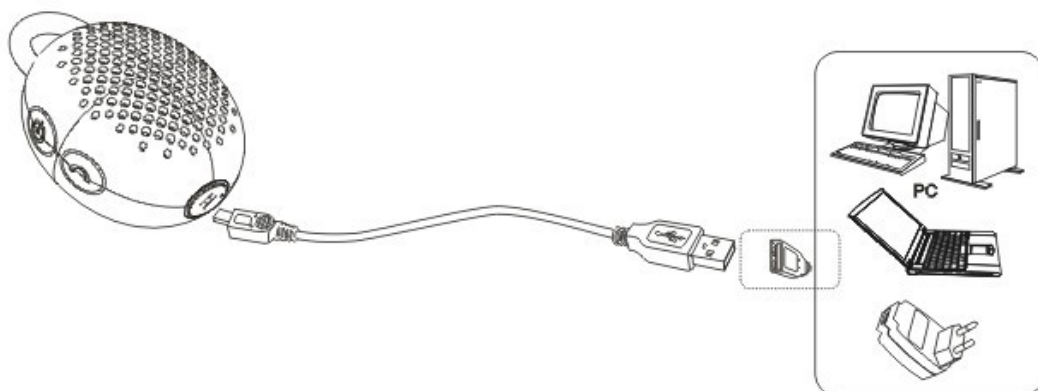

How to charge it?

Standard USB rechargeable jack compatible to all PC USB ports and AC adaptors

Features

1. Works with all Bluetooth-enabled devices: smart phones, tablets and most notebooks
2. 2 Crystal clear and loud sounds for outdoor use
3. 3 Microphone capability makes it easy to take and make calls hands free or in a group
4. The fun, playful and colorful design makes it can be a wonderful gift.
4. Each unit comes with a carabiner for hooking on a belt loop or backpack