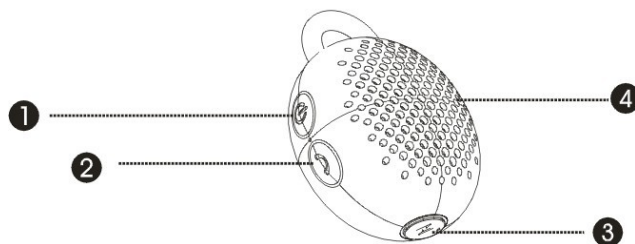

### **Parts:**

1. Power switch

2. .Microphone button

3. USB charging port

4. Speaker Unit

5. Metal Loop

## **Specification:**

**Output power: 3W**

**Total peak power: 6W**

**Dimensions: 68L \* 45W \* 92Hmm**

**Weight: 107g**

**Driver Size: 50 mm micro driver**

**Signal to noise ratio: 75dB**

**Frequency response: 60-20000HZ**