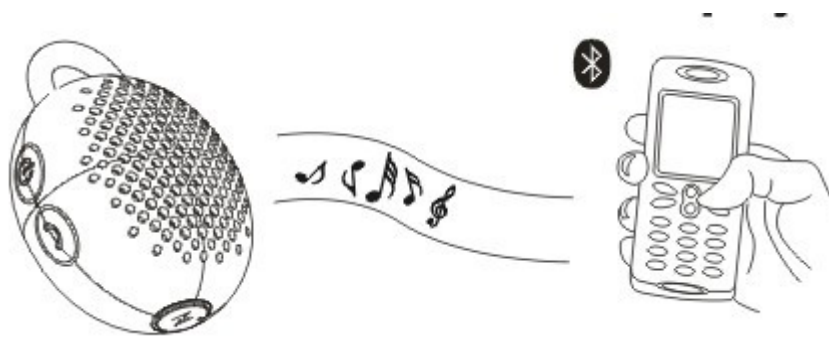

### **Parts:**

1. Power switch

2. .Microphone button

3. USB charging port

4. Speaker Unit

5. Metal Loop

## How to use it?

1. Open the Bluetooth function in your device
2. Turn on Bluetune-BEAN, LED indicator starts blinking with blue quickly, enter pairing mode
3. Search Bluetune-BEAN in your device and Connect Successfully
4. It's time to enjoy your favorite music.