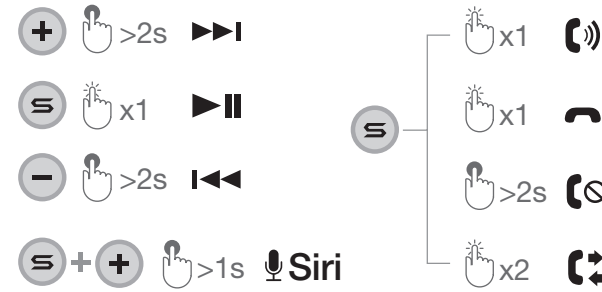

CALL

Appel / Anruf / Llamada / コール / 요구 / 呼叫 / 呼叫 / ГАРНИТУРА

⚠ WARNING
DO NOT use alcohol, paint thinners, detergent, shampoo, or other solvents for cleaning purposes.
DO NOT expose your headphones to extremely high or low temperatures.
DO NOT disassemble your headphones in any way to avoid electric shock.
DO NOT dispose your headphone into a fire. The battery could explode and cause injury or death.
Only charge the battery in accordance to the instructions provided by the company.

SOUL®
Join #SOULNATION
Please follow us on our social media platforms for news and updates!

Bluetooth Version : V5.0
Profile : A2DP, HFP and AVRCP
Range : 10 meters (33 feet)
Charging time (Full charge) : Approx. 3 hours
Playtime : Up to 36 hours
(Varies by volume and content)
Standby time : Up to 12 days
Dimensions : 189L x 170W x 78D (mm)
Weight : 197g

⚠ AVERTISSEMENT
N'utilisez PAS d'alcool, de vernis, de détergent, de shampooing ou tout autre solvant pour le nettoyage.
NE PAS exposer votre haut-parleur à des températures extrêmement élevées ou basses.
NE PAS démonter votre haut-parleur de quelque façon que ce soit afin d'éviter tout choc électrique.
NE PAS éliminer votre haut-parleur dans un feu. La pile pourrait exploser et causer des blessures ou la mort.
Chargez la pile uniquement en respectant les instructions fournies par la société.
ATTENTION
Les Risques D'explosion Augmentent Si La Batterie Est Remplacée Par Un Type De Batterie Ne Convenant Pas.
INSTRUCTIONS
Ne Pas Jeter Les Batteries Usagées Avec Les Ordures Ménagères. L'élimination Des Batteries Doit Respecter Les Réglementations Locales Sur L'environnement.

ПОДКЛЮЧИТЕ И НАЧНИТЕ СЛУШАТЬ!

Version Bluetooth : V5.0
Profil : A2DP, HFP and AVRCP
Portée : 10 mètres (33 feet)
Durée de chargement (chargement complet): Environ 3 heures
Durée de la batterie : jusqu'à 36 heures (selon le volume et le contenu)
En mode pause : jusqu'à 12 jours
Dimensions : 189L x 170W x 78H (mm)
Poids : 197g

ТЕХНИЧЕСКИЕ ХАРАКТЕРИСТИКИ
Версия Bluetooth – V5.0
Поддерживаемые профили – A2DP, HFP and AVRCP
Рабочий радиус – 10 метров (на открытом пространстве)
Время зарядки – примерно 3 часа
Время работы – примерно 36 часов (зависит от уровня громкости и воспроизводимых файлов)
Время в режиме ожидания – до 12 дней
Размеры – 189L x 170W x 78H мм
Вес – 197 г