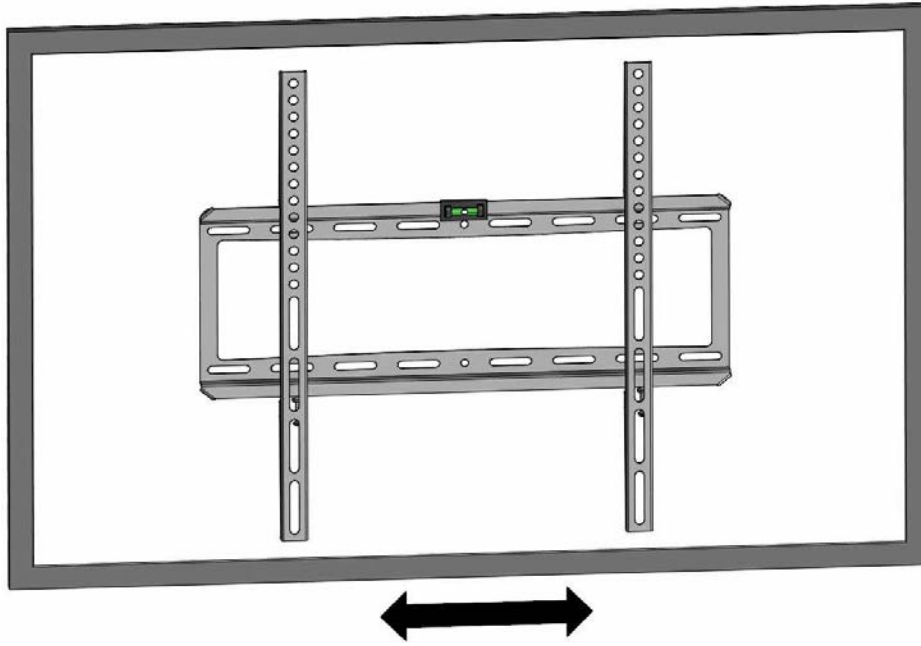

Flat TV Wall Mount Fixed

model
E302

TV Size	TV Weight	
29" - 65"	US	EU
74cm - 165cm	88 lbs	40 kg

CAUTION - This Mount is intended for use only with the maximum weight as indicated. Using heavier products, might cause injury.

<p>A</p> <p>x1</p>	<p>B</p> <p>x2</p>																			
<p>C</p> <p>x4</p>	<p>D</p> <p>x4</p>	<p>E</p> <p>x8</p>	<p>F</p> <p>x4</p>	<table border="1"> <thead> <tr> <th>#</th> <th>D</th> <th>L</th> <th>=</th> </tr> </thead> <tbody> <tr> <td>G</td> <td>M4</td> <td>20</td> <td>x4</td> </tr> <tr> <td>I</td> <td>M6</td> <td>25</td> <td>x4</td> </tr> <tr> <td>J</td> <td>M8</td> <td>25</td> <td>x4</td> </tr> </tbody> </table>	#	D	L	=	G	M4	20	x4	I	M6	25	x4	J	M8	25	x4
#	D	L	=																	
G	M4	20	x4																	
I	M6	25	x4																	
J	M8	25	x4																	