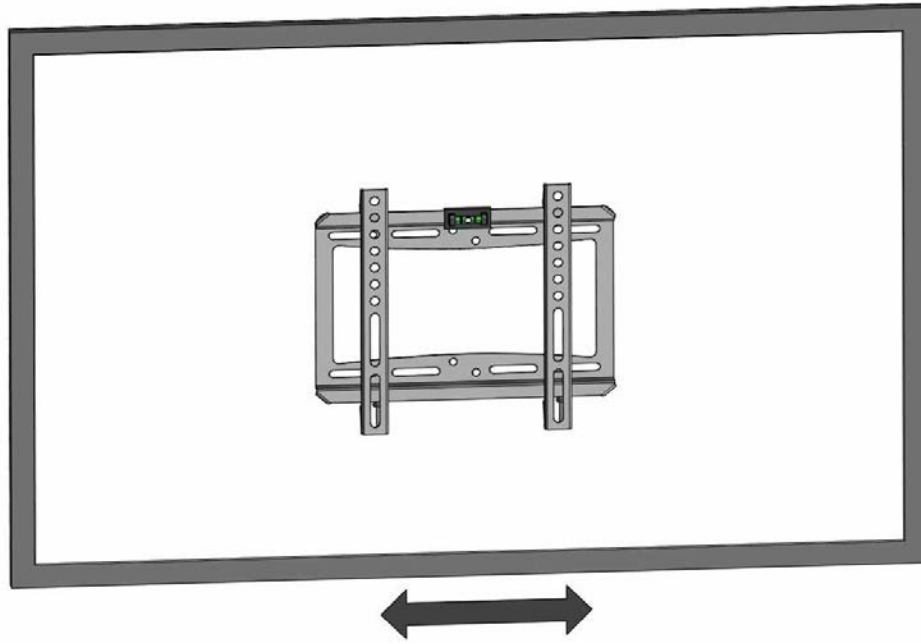

Flat TV Wall Mount Fixed

model
E202

TV Size	TV Weight	
26" - 39"	US  Max	EU
66cm - 99cm	66 lbs	30 kg

CAUTION - This Mount is intended for use only with the maximum weight as indicated. Using heavier products, might cause injury.